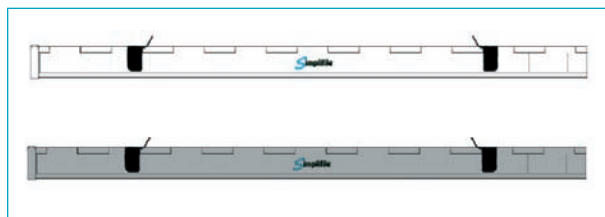

## Display Planholder

- Planholders are suspended at one end using a steel socket and pin
- Robust all-steel construction with durable ivory or silver epoxy coating
- 3 standard sizes: A2, A1 & A0
- Ergonomic spring steel clips for ease of opening & closing
- Capacity 50-100 sheets each

## Display Wall-Mounted Systems

- 2-pin and 5-pin bracket capable of fanning out 180° or lying flat against the wall
- Suitable for any size of planholder
- Robust all-steel construction with hardened pins
- No assembly required - just fix to wall (wall fixings included)
- Minimal wall space required - only 9 x 9 cm
- Capacity 2 or 5 planholders = 100 - 500 sheets

## Display Mobile Stand System

- Robust all-steel construction with durable epoxy coating
- Integrated level adjustment
- 2 standard sizes: A1 & A0, although smaller planholders can be used in larger stands
- 4 castors (2 braked) for mobility
- Simple self-assembly with tools included
- Capacity 25 planholders = 1250 - 2500 sheets