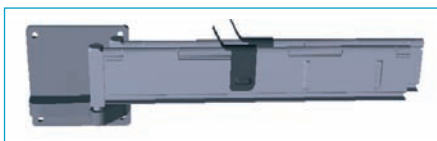

## Display Planholder

- Planholders are suspended at one end using a steel socket and pin
- Robust all-steel construction with durable ivory or silver epoxy coating
- 3 standard sizes: A2, A1 & A0
- Ergonomic spring steel clips for ease of opening & closing
- Capacity 50-100 sheets each

## Display Wall-Mounted Systems

- 2-pin and 5-pin bracket capable of fanning out 180° or lying flat against the wall
- Suitable for any size of planholder
- Robust all-steel construction with hardened pins
- No assembly required - just fix to wall (wall fixings included)
- Minimal wall space required - only 9 x 9 cm
- Capacity 2 or 5 planholders = 100 - 500 sheets

## Display Mobile Stand System

- Robust all-steel construction with durable epoxy coating
- Integrated level adjustment
- 2 standard sizes: A1 & A0, although smaller planholders can be used in larger stands
- 4 castors (2 braked) for mobility
- Simple self-assembly with tools included
- Capacity 25 planholders = 1250 - 2500 sheets