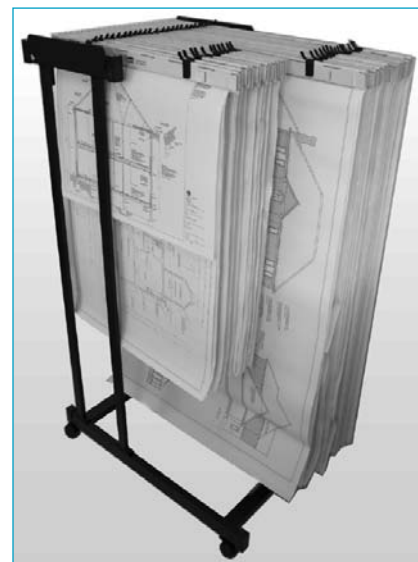

## Display Planholder

- Planholders are suspended at one end using a steel socket and pin
- Robust all-steel construction with durable ivory or silver epoxy coating
- 3 standard sizes: A2, A1 & A0
- Ergonomic spring steel clips for ease of opening & closing
- Capacity 50-100 sheets each

## Display Wall-Mounted Systems

- 2-pin and 5-pin bracket capable of fanning out 180° or lying flat against the wall
- Suitable for any size of planholder
- Robust all-steel construction with hardened pins
- No assembly required - just fix to wall (wall fixings included)
- Minimal wall space required - only 9 x 9 cm
- Capacity 2 or 5 planholders = 100 - 500 sheets

## Display Mobile Stand System

- Robust all-steel construction with durable epoxy coating
- Integrated level adjustment
- 2 standard sizes: A1 & A0, although smaller planholders can be used in larger stands
- 4 castors (2 braked) for mobility
- Simple self-assembly with tools included
- Capacity 25 planholders = 1250 - 2500 sheets

## Display Clear-Desk System

- Keep your desk clear with this ergonomic solution to viewing your LCD monitor and your plans side-by-side
- Clamps to range of desk thicknesses
- Available in A1 & A2 size
- VESA standard LCD monitor clamps with 3D adjustment
- Simple self-assembly with tools included
- Capacity 2 planholders = 25 - 50 sheets