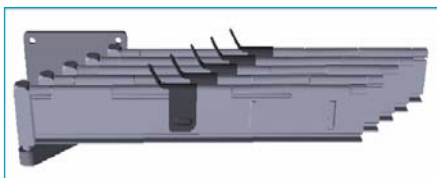

## Display Planholder

- Planholders are suspended at one end using a steel socket and pin
- Robust all-steel construction with durable ivory or silver epoxy coating
- 3 standard sizes: A2, A1 & A0
- Ergonomic spring steel clips for ease of opening & closing
- Capacity 50-100 sheets each

## Display Wall-Mounted Systems

- 2-pin and 5-pin bracket capable of fanning out 180° or lying flat against the wall
- Suitable for any size of planholder
- Robust all-steel construction with hardened pins
- No assembly required - just fix to wall (wall fixings included)
- Minimal wall space required - only 9 x 9 cm
- Capacity 2 or 5 planholders = 100 - 500 sheets

## Display Mobile Stand System

- Robust all-steel construction with durable epoxy coating
- Integrated level adjustment
- 2 standard sizes: A1 & A0, although smaller planholders can be used in larger stands
- 4 castors (2 braked) for mobility
- Simple self-assembly with tools included
- Capacity 25 planholders = 1250 - 2500 sheets