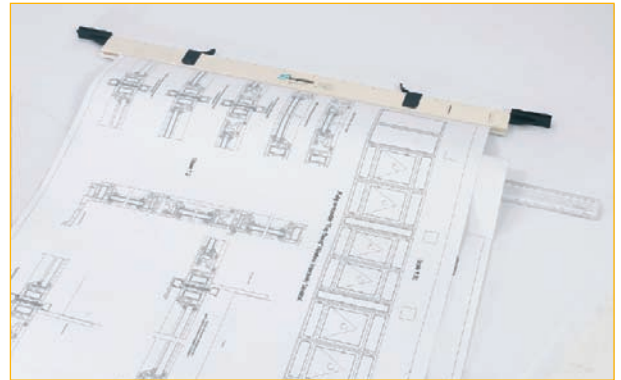

Economy System

Economy Planholder

- Planholders are suspended at both ends
- Robust all-steel construction with durable ivory epoxy coating
- 3 standard sizes: A2, A1 & A0
- Ergonomic spring steel clips for ease of opening & closing
- Capacity 50-100 sheets each

Economy Wall-Mounted System

- Robust all-steel construction with durable black epoxy coating
- 3 standard sizes: A2, A1 & A0
- Simple self-assembly with tools included (wall fixings not included)
- Capacity 10 planholders = 500 - 1000 sheets

Economy Mobile Stand System

- Robust all-steel construction with durable black epoxy coating
- 3 standard sizes: A2, A1 & A0
- 4 castors (2 braked) for mobility
- Simple self-assembly with tools included
- Capacity 24 planholders = 1200 - 2400 sheets