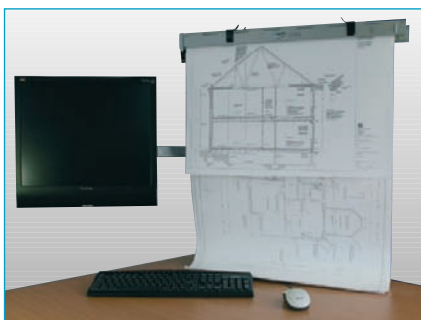

Display Mobile Stand System

- Robust all-steel construction with durable epoxy coating
- Integrated level adjustment
- 2 standard sizes: A1 & A0, although smaller planholders can be used in larger stands
- 4 castors (2 braked) for mobility
- Simple self-assembly with tools included
- Capacity 25 planholders = 1250 - 2500 sheets