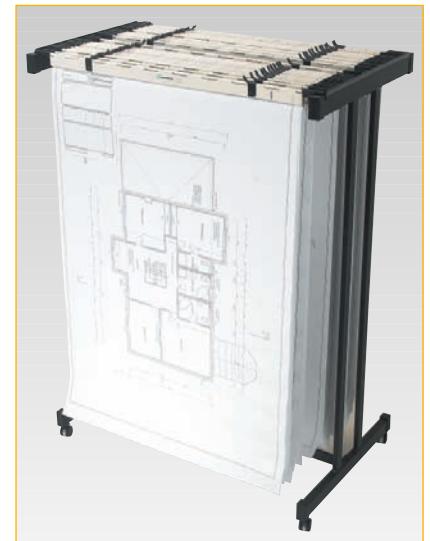

Economy Mobile Combi System

- Make more use of your floor space by adding bookshelves to the mobile stand
- Supplied with 3 variable-height beech-effect bookshelves with bookends and upstand
- Available in A0 size
- 4 castors (2 braked) for mobility
- Simple self-assembly with tools included
- Capacity 12 planholders = 600 - 1200 sheets