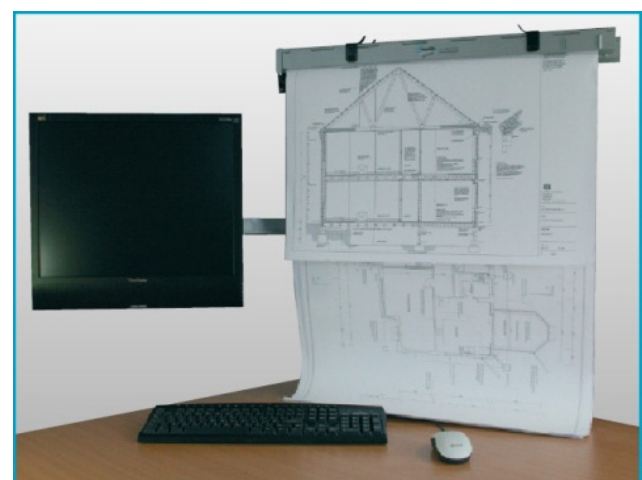

PRO Plan Filing System

PRO Planholder

- Planholders are suspended at one end using a steel socket and pin
- Robust all-steel construction with durable ivory or silver epoxy coating
- 3 standard sizes: A2, A1 & A0
- Ergonomic spring steel clips for ease of opening & closing
- Capacity 50-100 sheets each

PRO Wall Racks

- 2-pin and 5-pin bracket capable of fanning out 180° or lying flat against the wall
- Suitable for any size of planholder
- Robust all-steel construction with hardened pins
- No assembly required - just fix to wall (wall fixings included)
- Minimal wall space required - only 9 x 9 cm
- Capacity 2 or 5 planholders = 100 – 500 sheets

PRO Clear-Desk System

- Keep your desk clear with this ergonomic solution to viewing your LCD monitor and your plans side-by-side
- Clamps to range of desk thicknesses
- Available in A1 & A2 size
- VESA standard LCD monitor clamps with 3D adjustment
- Simple self-assembly with tools included
- Capacity 2 planholders = 25 – 50 sheets