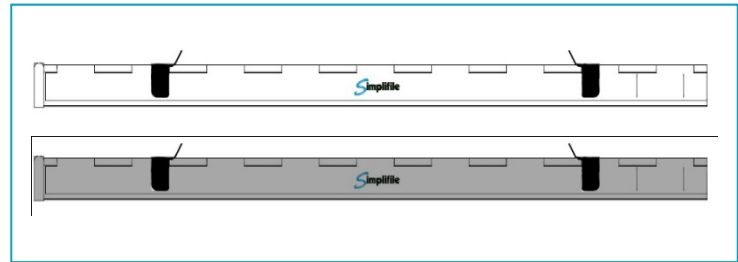

PRO Plan Filing System

PRO Planholder

- Planholders are suspended at one end using a steel socket and pin
- Robust all-steel construction with durable ivory or silver epoxy coating
- 3 standard sizes: A2, A1 & A0
- Ergonomic spring steel clips for ease of opening & closing
- Capacity 50-100 sheets each

PRO Wall Racks

- 2-pin and 5-pin bracket capable of fanning out 180° or lying flat against the wall
- Suitable for any size of planholder
- Robust all-steel construction with hardened pins
- No assembly required - just fix to wall (wall fixings included)
- Minimal wall space required - only 9 x 9 cm
- Capacity 2 or 5 planholders = 100 – 500 sheets

PRO Clear-Desk System

- Keep your desk clear with this ergonomic solution to viewing your LCD monitor and your plans side-by-side
- Clamps to range of desk thicknesses
- Available in A1 & A2 size
- VESA standard LCD monitor clamps with 3D adjustment
- Simple self-assembly with tools included
- Capacity 2 planholders = 25 – 50 sheets

ECO Plan Filing System

Simplifile
by Normid

ECO Planholder

- Planholders are suspended at both ends
- Robust all-steel construction with durable ivory epoxy coating
- 3 standard sizes: A2, A1 & A0
- Ergonomic spring steel clips for ease of opening & closing
- Capacity 50-100 sheets each