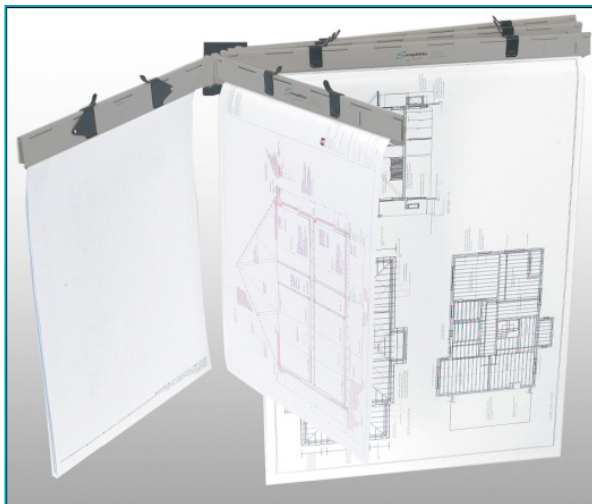

PRO Plan Filing System

PRO Planholder

- Planholders are suspended at one end using a steel socket and pin
- Robust all-steel construction with durable ivory or silver epoxy coating
- 3 standard sizes: A2, A1 & A0
- Ergonomic spring steel clips for ease of opening & closing
- Capacity 50-100 sheets each

PRO Wall Racks

- 2-pin and 5-pin bracket capable of fanning out 180° or lying flat against the wall
- Suitable for any size of planholder
- Robust all-steel construction with hardened pins
- No assembly required - just fix to wall (wall fixings included)
- Minimal wall space required - only 9 x 9 cm
- Capacity 2 or 5 planholders = 100 – 500 sheets

PRO Clear-Desk System

- Keep your desk clear with this ergonomic solution to viewing your LCD monitor and your plans side-by-side
- Clamps to range of desk thicknesses
- Available in A1 & A2 size
- VESA standard LCD monitor clamps with 3D adjustment
- Simple self-assembly with tools included
- Capacity 2 planholders = 25 – 50 sheets

ECO Wall Racks

- Robust all-steel construction with durable black epoxy coating
- 3 standard sizes: A2, A1 & A0
- Simple self-assembly with tools included (wall fixings not included)
- Capacity 10 planholders = 500 – 1000 sheets