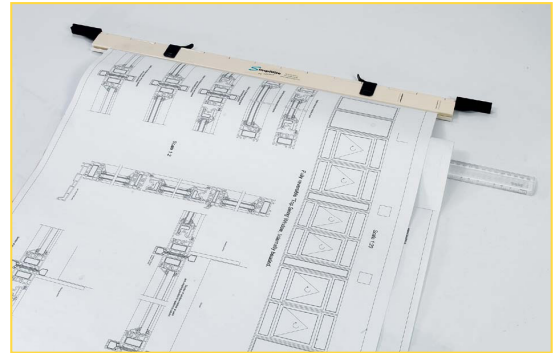

PRO Plan Filing System

PRO Planholder

- Planholders are suspended at one end using a steel socket and pin
- Robust all-steel construction with durable ivory or silver epoxy coating
- 3 standard sizes: A2, A1 & A0
- Ergonomic spring steel clips for ease of opening & closing
- Capacity 50-100 sheets each

PRO Wall Racks

- 2-pin and 5-pin bracket capable of fanning out 180° or lying flat against the wall
- Suitable for any size of planholder
- Robust all-steel construction with hardened pins
- No assembly required - just fix to wall (wall fixings included)
- Minimal wall space required - only 9 x 9 cm
- Capacity 2 or 5 planholders = 100 – 500 sheets

PRO Clear-Desk System

- Keep your desk clear with this ergonomic solution to viewing your LCD monitor and your plans side-by-side
- Clamps to range of desk thicknesses
- Available in A1 & A2 size
- VESA standard LCD monitor clamps with 3D adjustment
- Simple self-assembly with tools included
- Capacity 2 planholders = 25 – 50 sheets

ECO Wall Racks

- Robust all-steel construction with durable black epoxy coating
- 3 standard sizes: A2, A1 & A0
- Simple self-assembly with tools included (wall fixings not included)
- Capacity 10 planholders = 500 – 1000 sheets